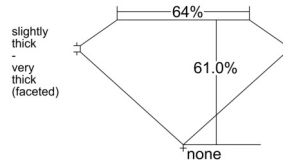

GIA®

FACSIMILE

GIA REPORT 7538488551

Verify this report at GIA.edu

GIA NATURAL DIAMOND DOSSIER®

September 20, 2025
GIA Report Number 7538488551
Shape and Cutting Style ..... Pear Brilliant
Measurements ..... 5.80 x 3.78 x 2.31 mm

GRADING RESULTS

Carat Weight ..... 0.30 carat
Color Grade ..... D
Clarity Grade VVS1

ADDITIONAL GRADING INFORMATION

Polish ..... Excellent
Symmetry ..... Very Good
Fluorescence ..... None
Clarity Characteristics ..... Pinpoint, Feather, Cavity
Inscription(s): GIA 7538488551

PROPORTIONS

Profile not to actual proportions

GRADING SCALES

GIA COLOR SCALE		GIA CLARITY SCALE			
COLORLESS	D	VERY VERY SLIGHTLY INCLUDED	FLAWLESS		
	E		INTERNALLY FLAWLESS		
	F	VERY SLIGHTLY INCLUDED	VVS₁		
	G		VVS₂		
	H		VS₁		
	NEAR COLORLESS	I	SLIGHTLY INCLUDED	VS₂	
		J		SI₁	
		FAINT	K	INCLUDED	SI₂
			L		I₁
			M		I₂
VERT LIGHT	N	LIGHT	I₃		
	O				
	P				
	Q				
	R