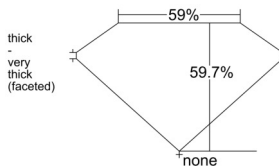

GIA®

FACSIMILE

GIA REPORT 7538489813

Verify this report at GIA.edu

GIA NATURAL DIAMOND DOSSIER®

September 22, 2025
GIA Report Number 7538489813
Shape and Cutting Style ..... Heart Brilliant
Measurements ..... 5.49 x 6.68 x 3.99 mm

GRADING RESULTS

Carat Weight ..... 0.90 carat
Color Grade ..... F
Clarity Grade SI1

ADDITIONAL GRADING INFORMATION

Polish ..... Excellent
Symmetry ..... Very Good
Fluorescence ..... None
Clarity Characteristics ..... Crystal
Inscription(s): GIA 7538489813

PROPORTIONS

Profile not to actual proportions

GRADING SCALES

GIA COLOR SCALE		GIA CLARITY SCALE	
COLORLESS	D	VERY VERY SLIGHTLY INCLUDED	FLAWLESS
	E		INTERNALLY FLAWLESS
	F		VVS₁
	G		VVS₂
	H		VS₁
	I		VS₂
	J		SI₁
	K		SI₂
	L		I₁
	M		I₂
NEAR COLORLESS	N	SLIGHTLY INCLUDED	I₃
	O		
	P		
	Q		
FAINT	R		
	S		
	T		
	U		
VERT LIGHT	V		
	W		
	X		
	Y		
LIGHT	Z