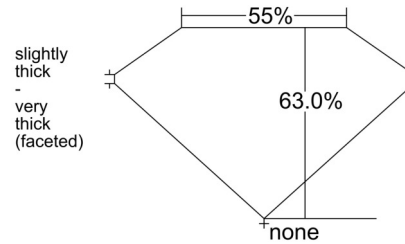

GIA NATURAL DIAMOND GRADING REPORT

September 20, 2025
 GIA Report Number 7538491229
 Shape and Cutting Style Oval Brilliant
 Measurements 9.50 x 6.01 x 3.78 mm

GRADING RESULTS

Carat Weight 1.50 carat
 Color Grade H
 Clarity Grade VS2

PROPORTIONS

Profile not to actual proportions

CLARITY CHARACTERISTICS

KEY TO SYMBOLS*

-  Twinning Wisp
-  Natural
-  Crystal
-  Feather
-  Indented Natural

* Red symbols denote internal characteristics (inclusions). Green or black symbols denote external characteristics (blemishes). Diagram is an approximate representation of the diamond, and symbols shown indicate type, position, and approximate size of clarity characteristics. All clarity characteristics may not be shown. Details of finish are not shown.