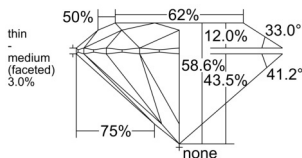

GIA®

FACSIMILE

GIA REPORT 7538508458

Verify this report at GIA.edu

GIA NATURAL DIAMOND DOSSIER®

September 24, 2025
GIA Report Number 7538508458
Shape and Cutting Style ..... Round Brilliant
Measurements ..... 6.11 - 6.13 x 3.59 mm

GRADING RESULTS

Carat Weight ..... 0.81 carat
Color Grade ..... G
Clarity Grade S11
Cut Grade ..... Excellent

ADDITIONAL GRADING INFORMATION

Polish ..... Excellent
Symmetry ..... Excellent
Fluorescence ..... None
Clarity Characteristics ..... Feather, Crystal
Inscription(s): GIA 7538508458

PROPORTIONS

Profile to actual proportions

GRADING SCALES

GIA COLOR SCALE	GIA CLARITY SCALE	GIA CUT SCALE	
D	FLAWLESS	EXCELLENT	
E	INTERNALLY FLAWLESS		
F		VVS₁	VERY GOOD
G	VVS₂		
H	VS₁	GOOD	
I	VS₂		
J	S1₁	FAIR	
K	S1₂		
L	I₁	POOR	
M	I₂		
N	I₃		
O			
P			
Q			
R			
S			
T			
U			
V			
W			
X			
Y			
Z