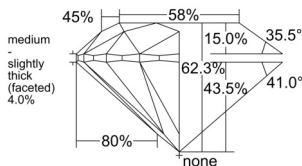

GIA®

FACSIMILE

GIA REPORT 7538528437

Verify this report at GIA.edu

GIA NATURAL DIAMOND DOSSIER®

September 23, 2025
GIA Report Number 7538528437
Shape and Cutting Style ..... Round Brilliant
Measurements ..... 3.65 - 3.67 x 2.28 mm

GRADING RESULTS

Carat Weight ..... 0.19 carat
Color Grade ..... D
Clarity Grade VVS2
Cut Grade ..... Excellent

ADDITIONAL GRADING INFORMATION

Polish ..... Excellent
Symmetry ..... Excellent
Fluorescence ..... None
Clarity Characteristics ..... Pinpoint
Inscription(s): GIA 7538528437

PROPORTIONS

GRADING SCALES

GIA COLOR SCALE

COLORLESS	D
	E
	F
	G
	H
	I
	J
NEAR COLORLESS	K
	L
Faint	M
	N
	O
	P
Very Light	Q
	R
	S
	T
	U
	V
Light	W
	X
	Y
	Z

GIA CLARITY SCALE

FLAWLESS	INTERNAL FLAWLESS	
		FLAWLESS
VERY VERY SLIGHTLY INCLUDED	VVS₁	
	VVS₂	
VERY SLIGHTLY INCLUDED	VS₁	
	VS₂	
SLIGHTLY INCLUDED	SI₁	
	SI₂	
INCLUDED	I₁	
	I₂	
	I₃	

GIA CUT SCALE

EXCELLENT
VERY GOOD
GOOD
FAIR
POOR