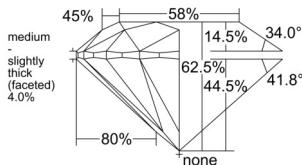

GIA®

FACSIMILE

GIA REPORT 7538535512

Verify this report at GIA.edu

GIA NATURAL DIAMOND DOSSIER®

November 26, 2025
GIA Report Number 7538535512
Shape and Cutting Style ..... Round Brilliant
Measurements ..... 3.60 - 3.63 x 2.26 mm

GRADING RESULTS

Carat Weight ..... 0.18 carat
Color Grade ..... G
Clarity Grade VVS1
Cut Grade ..... Excellent

ADDITIONAL GRADING INFORMATION

Polish ..... Excellent
Symmetry ..... Excellent
Fluorescence ..... None
Clarity Characteristics ..... Pinpoint, Cloud, Feather
Inscription(s): GIA 7538535512

PROPORTIONS

Profile to actual proportions