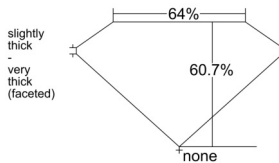

GIA®

FACSIMILE

GIA REPORT 7538554774

Verify this report at GIA.edu

GIA NATURAL DIAMOND DOSSIER®

September 25, 2025
GIA Report Number 7538554774
Shape and Cutting Style ..... Marquise Brilliant
Measurements ..... 6.59 x 3.63 x 2.20 mm

GRADING RESULTS

Carat Weight ..... 0.30 carat
Color Grade ..... H
Clarity Grade VVS1

ADDITIONAL GRADING INFORMATION

Polish ..... Excellent
Symmetry ..... Good
Fluorescence ..... None
Clarity Characteristics..... Chip
Inscription(s): GIA 7538554774

PROPORTIONS

Profile not to actual proportions

GRADING SCALES

GIA COLOR SCALE		GIA CLARITY SCALE		
NEAR COLORLESS	D	VERY VERY SLIGHTLY INCLUDED	FLAWLESS	
	E		INTERNALLY FLAWLESS	
	F	VERY SLIGHTLY INCLUDED	VVS₁	
	G		VVS₂	
	H		VS₁	
	FAINT	I	SLIGHTLY INCLUDED	VS₂
		J		SI₁
		K	INCLUDED	SI₂
		L		I₁
		M		I₂
VERT LIGHT	N	LIGHT	I₃	
	O			
	P			
	Q			
LIGHT	R			
	S			
	T			
	U			
	V			
	W			
	X			
	Y			
	Z