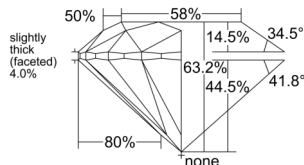

GIA®

FACSIMILE

GIA REPORT 7538556138

Verify this report at GIA.edu

GIA NATURAL DIAMOND DOSSIER®

September 25, 2025
GIA Report Number 7538556138
Shape and Cutting Style ..... Round Brilliant
Measurements ..... 5.34 - 5.37 x 3.39 mm

GRADING RESULTS

Carat Weight ..... 0.60 carat
Color Grade ..... G
Clarity Grade VS1
Cut Grade ..... Excellent

ADDITIONAL GRADING INFORMATION

Polish ..... Excellent
Symmetry ..... Excellent
Fluorescence ..... Medium Blue
Clarity Characteristics..... Crystal, Cloud, Pinpoint
Inscription(s): GIA 7538556138

PROPORTIONS

Profile to actual proportions

GRADING SCALES

GIA COLOR SCALE	GIA CLARITY SCALE	GIA CUT SCALE	
D	FLAWLESS	EXCELLENT	
E	INTERNALLY FLAWLESS		
F		VVS₁	VERY GOOD
G	VVS₂		
H	VS₁	GOOD	
I	VS₂		
J	SI₁	FAIR	
K	SI₂		
L	I₁	POOR	
M	I₂		
N	I₃		
O			
P			
Q			
R			
S			
T			
U			
V			
W			
X			
Y			
Z