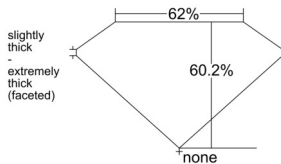

GIA®

FACSIMILE

GIA REPORT 7538568197

Verify this report at GIA.edu

GIA NATURAL DIAMOND DOSSIER®

October 27, 2025
GIA Report Number 7538568197
Shape and Cutting Style ..... Oval Brilliant
Measurements ..... 5.26 x 3.76 x 2.27 mm

GRADING RESULTS

Carat Weight ..... 0.30 carat
Color Grade ..... G
Clarity Grade VS1

ADDITIONAL GRADING INFORMATION

Polish ..... Excellent
Symmetry ..... Good
Fluorescence ..... None
Clarity Characteristics.. Crystal, Feather, Indented Natural, Cloud
Inspection(s): GIA 7538568197

PROPORTIONS

Profile not to actual proportions

GRADING SCALES

GIA COLOR SCALE		GIA CLARITY SCALE			
COLORLESS	D	VERY VERY SLIGHTLY INCLUDED	FLAWLESS		
	E		INTERNALLY FLAWLESS		
	F	VERY SLIGHTLY INCLUDED	VS₁		
	G		VS₂		
	H		VS₁		
	NEAR COLORLESS	I	SLIGHTLY INCLUDED	SI₁	
		J		SI₂	
		FAINT	K	INCLUDED	I₁
			L		I₂
			M		I₃
VERT LIGHT	N				
	O				
	P				
	Q				
	R				
	S				
	T				
LIGHT	U				
	V				
	W				
	X				
Y					
Z