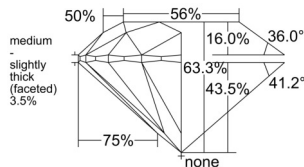

GIA®

FACSIMILE

GIA REPORT

7538568623

Verify this report at GIA.edu

GIA NATURAL DIAMOND DOSSIER®

September 26, 2025
GIA Report Number 7538568623
Shape and Cutting Style ..... Round Brilliant
Measurements ..... 5.43 - 5.47 x 3.45 mm

GRADING RESULTS

Carat Weight ..... 0.63 carat
Color Grade ..... D
Clarity Grade S11
Cut Grade ..... Excellent

ADDITIONAL GRADING INFORMATION

Polish ..... Excellent
Symmetry ..... Excellent
Fluorescence ..... None
Clarity Characteristics ..... Crystal, Cloud
Inscription(s): GIA 7538568623

PROPORTIONS

GRADING SCALES

GIA COLOR SCALE

COLORESS	D
	E
	F
	G
	H
	I
	J
NEAR COLORESS	K
	L
FANIT	M
	N
	O
	P
	R
	S
	T
	U
	V
	W
	X
	Y
LIGHT	Z

GIA CLARITY SCALE

VERY VERY SLIGHTLY INCLUDED	FLAWLESS
	INTERNALLY FLAWLESS
VERY SLIGHTLY INCLUDED	VVS₁
	VVS₂
SLIGHTLY INCLUDED	VS₁
	VS₂
INCLUDED	I₁
	I₂
	I₃

GIA CUT SCALE

EXCELLENT
VERY GOOD
GOOD
FAIR
POOR