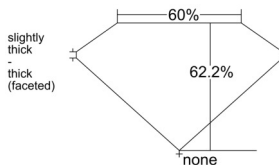

GIA®

FACSIMILE

GIA REPORT 7538569082

Verify this report at GIA.edu

GIA NATURAL DIAMOND DOSSIER®

October 22, 2025
GIA Report Number 7538569082
Shape and Cutting Style ..... Pear Brilliant
Measurements ..... 6.97 x 4.44 x 2.76 mm

GRADING RESULTS

Carat Weight ..... 0.50 carat
Color Grade ..... D
Clarity Grade ..... Internally Flawless

ADDITIONAL GRADING INFORMATION

Polish ..... Excellent
Symmetry ..... Very Good
Fluorescence ..... None
Clarity Characteristics... Surface Graining, Natural, Minor Details
of Polish

Inscription(s): GIA 7538569082

PROPORTIONS

Profile not to actual proportions

GRADING SCALES

GIA COLOR SCALE		GIA CLARITY SCALE			
COLORLESS	D	VERY VERY SLIGHTLY INCLUDED	FLAWLESS		
	E		INTERNALLY FLAWLESS		
	F		VVS₁		
	NEAR COLORLESS	G	VERY SLIGHTLY INCLUDED	VVS₂	
		H		VS₁	
		FAINT	I	SLIGHTLY INCLUDED	VS₂
			J		SI₁
			K		SI₂
	LIGHT	L	INCLUDED	I₁	
		M		I₂	
N		I₃			
O					
P					
Q					
R