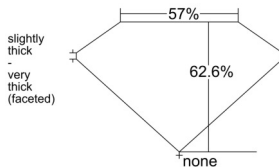

GIA®

FACSIMILE

GIA REPORT 7538571366

Verify this report at GIA.edu

GIA NATURAL DIAMOND DOSSIER®

September 27, 2025
GIA Report Number 7538571366
Shape and Cutting Style ..... Pear Brilliant
Measurements ..... 7.74 x 4.92 x 3.08 mm

GRADING RESULTS

Carat Weight ..... 0.70 carat
Color Grade ..... E
Clarity Grade VS1

ADDITIONAL GRADING INFORMATION

Polish ..... Excellent
Symmetry ..... Excellent
Fluorescence ..... None
Clarity Characteristics..... Crystal, Needle, Pinpoint, Cloud
Inspection(s): GIA 7538571366

PROPORTIONS

Profile not to actual proportions

GRADING SCALES

GIA COLOR SCALE		GIA CLARITY SCALE		
COLORLESS	D	VERY VERY SLIGHTLY INCLUDED	FLAWLESS	
	E		INTERNALLY FLAWLESS	
	F		VS₁	
	G		VS₂	
	NEAR COLORLESS	H	VERY SLIGHTLY INCLUDED	VS₁
		I		VS₂
		J	SLIGHTLY INCLUDED	SI₁
		K		SI₂
	FAINT	L	INCLUDED	I₁
		M		I₂
N		I₃		
O				
P				
Q				
VERT LIGHT	R			
	S			
	T			
	U			
	V			
	W			
LIGHT	X			
	Y			
	Z