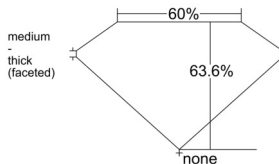

GIA®

FACSIMILE

GIA REPORT 7538572650

Verify this report at GIA.edu

GIA NATURAL DIAMOND DOSSIER®

September 26, 2025
GIA Report Number 7538572650
Shape and Cutting Style ..... Pear Brilliant
Measurements ..... 6.62 x 4.42 x 2.81 mm

GRADING RESULTS

Carat Weight ..... 0.50 carat
Color Grade I
Clarity Grade VS1

ADDITIONAL GRADING INFORMATION

Polish ..... Excellent
Symmetry ..... Very Good
Fluorescence ..... Faint
Clarity Characteristics ..... Feather
Inscription(s): GIA 7538572650

PROPORTIONS

Profile not to actual proportions

GRADING SCALES

GIA COLOR SCALE		GIA CLARITY SCALE			
COLORLESS	D	VERY VERY SLIGHTLY INCLUDED	FLAWLESS		
	E		INTERNALLY FLAWLESS		
	F		VVS₁		
	NEAR COLORLESS	G	VERY SLIGHTLY INCLUDED	VVS₂	
		H		VS₁	
		FAINT	I	SLIGHTLY INCLUDED	VS₂
			J		SI₁
	K		SI₂		
	LIGHT		L	INCLUDED	I₁
		M	I₂		
N		I₃			
O					
P					
Q					
R					
S					
T					
U					
V					
W					
X					
Y					
Z