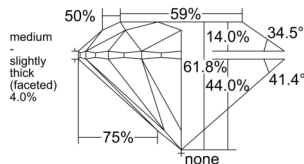

GIA®

FACSIMILE

GIA REPORT

7538584562

Verify this report at GIA.edu

GIA NATURAL DIAMOND DOSSIER®

October 03, 2025
GIA Report Number 7538584562
Shape and Cutting Style ..... Round Brilliant
Measurements ..... 4.37 - 4.39 x 2.71 mm

GRADING RESULTS

Carat Weight ..... 0.32 carat
Color Grade I
Clarity Grade VS1
Cut Grade ..... Excellent

ADDITIONAL GRADING INFORMATION

Polish ..... Excellent
Symmetry ..... Excellent
Fluorescence ..... None
Clarity Characteristics ..... Feather, Cavity, Cloud
Inscription(s): GIA 7538584562

PROPORTIONS

Profile to actual proportions