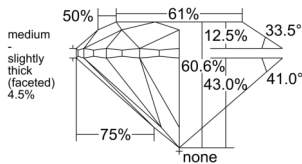

GIA®

FACSIMILE

GIA REPORT

7538643524

Verify this report at GIA.edu

GIA NATURAL DIAMOND DOSSIER®

October 06, 2025
GIA Report Number 7538643524
Shape and Cutting Style ..... Round Brilliant
Measurements ..... 5.06 - 5.11 x 3.08 mm

GRADING RESULTS

Carat Weight ..... 0.50 carat
Color Grade ..... F
Clarity Grade VS1
Cut Grade ..... Excellent

ADDITIONAL GRADING INFORMATION

Polish ..... Excellent
Symmetry ..... Very Good
Fluorescence ..... None
Clarity Characteristics..... Crystal, Cloud, Needle, Pinpoint
Inscription(s): GIA 7538643524

PROPORTIONS

Profile to actual proportions