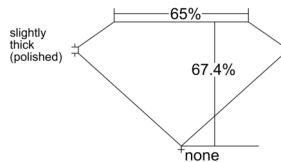

GIA®

FACSIMILE

GIA REPORT

7538644499

Verify this report at GIA.edu

GIA NATURAL DIAMOND DOSSIER®

October 08, 2025
GIA Report Number 7538644499
Shape and Cutting Style ..... Emerald Cut
Measurements ..... 5.78 x 4.03 x 2.72 mm

GRADING RESULTS

Carat Weight ..... 0.64 carat
Color Grade ..... G
Clarity Grade VS1

ADDITIONAL GRADING INFORMATION

Polish ..... Excellent
Symmetry ..... Excellent
Fluorescence ..... None
Clarity Characteristics ..... Crystal, Needle, Pinpoint
Inscription(s): GIA 7538644499

PROPORTIONS

Profile not to actual proportions

GRADING SCALES

GIA COLOR SCALE		GIA CLARITY SCALE			
COLORLESS	D	VERY VERY SLIGHTLY INCLUDED	FLAWLESS		
	E		INTERNALLY FLAWLESS		
	F	VERY SLIGHTLY INCLUDED	VVS₁		
	G		VVS₂		
	H		VS₁		
	NEAR COLORLESS	I	SLIGHTLY INCLUDED	VS₂	
		J		SI₁	
		FAINT	K	INCLUDED	SI₂
			L		I₁
			M		I₂
VERTICALLY LIGHT	N	LIGHT	I₃		
	O				
	P				
	Q				
	R