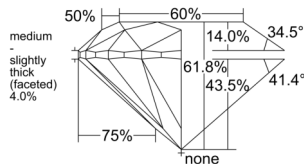

GIA®

FACSIMILE

GIA REPORT

7538645527

Verify this report at GIA.edu

GIA NATURAL DIAMOND DOSSIER®

October 06, 2025
GIA Report Number 7538645527
Shape and Cutting Style ..... Round Brilliant
Measurements ..... 5.37 - 5.40 x 3.33 mm

GRADING RESULTS

Carat Weight ..... 0.60 carat
Color Grade ..... G
Clarity Grade VS2
Cut Grade ..... Excellent

ADDITIONAL GRADING INFORMATION

Polish ..... Excellent
Symmetry ..... Excellent
Fluorescence ..... None
Clarity Characteristics..... Crystal, Feather, Indented Natural
Inscription(s): GIA 7538645527

PROPORTIONS

Profile to actual proportions