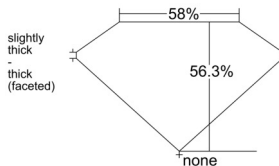

GIA®

FACSIMILE

GIA REPORT 7538665245

Verify this report at GIA.edu

GIA NATURAL DIAMOND DOSSIER®

October 07, 2025
GIA Report Number 7538665245
Shape and Cutting Style ..... Heart Brilliant
Measurements ..... 5.06 x 5.98 x 3.37 mm

GRADING RESULTS

Carat Weight ..... 0.60 carat
Color Grade ..... G
Clarity Grade VS2

ADDITIONAL GRADING INFORMATION

Polish ..... Excellent
Symmetry ..... Very Good
Fluorescence ..... None
Clarity Characteristics ..... Cloud, Feather
Inscription(s): GIA 7538665245

PROPORTIONS

Profile not to actual proportions

GRADING SCALES

GIA COLOR SCALE		GIA CLARITY SCALE			
COLORLESS	D	VERY VERY SLIGHTLY INCLUDED	FLAWLESS		
	E		INTERNALLY FLAWLESS		
	F		VVS₁		
	NEAR COLORLESS	G	VERY SLIGHTLY INCLUDED	VVS₂	
		H		VS₁	
		FAINT	I	SLIGHTLY INCLUDED	VS₂
			J		SI₁
	LIGHT	K	INCLUDED	SI₂	
		L		I₁	
		M		I₂	
VERY LIGHT		N	INCLUDED	I₃	
		O			
P					
Q					
R					
S					
T					
U					
V					
W					
X					
Y					
Z