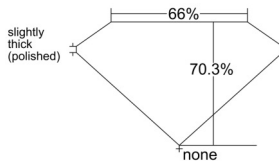

GIA®

FACSIMILE

GIA REPORT 7538672765

Verify this report at GIA.edu

GIA NATURAL DIAMOND DOSSIER®

October 09, 2025
GIA Report Number 7538672765
Shape and Cutting Style ..... Emerald Cut
Measurements ..... 5.58 x 4.22 x 2.97 mm

GRADING RESULTS

Carat Weight ..... 0.70 carat
Color Grade ..... F
Clarity Grade VS1

ADDITIONAL GRADING INFORMATION

Polish ..... Excellent
Symmetry ..... Excellent
Fluorescence ..... None
Clarity Characteristics ..... Crystal, Pinpoint
Inscription(s): GIA 7538672765

PROPORTIONS

Profile not to actual proportions

GRADING SCALES

GIA COLOR SCALE		GIA CLARITY SCALE				
COLORLESS	D	VERY VERY SLIGHTLY INCLUDED	FLAWLESS			
	E		INTERNALLY FLAWLESS			
	F		VVS₁			
	NEAR COLORLESS	G	VERY SLIGHTLY INCLUDED	VVS₂		
		H		VS₁		
		FAINT	I	SLIGHTLY INCLUDED	VS₂	
			J		SI₁	
			LIGHT	K	INCLUDED	SI₂
	L	I₁				
	M	I₂				
N	NOT GRADED	I₃				
O						
P						
Q						
R						
S						
T						
U						
V						
W						
X						
Y						
Z