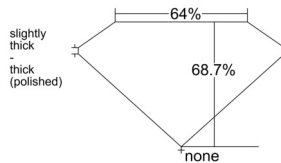

GIA®

FACSIMILE

GIA REPORT 7538683534

Verify this report at GIA.edu

GIA NATURAL DIAMOND DOSSIER®

October 09, 2025
GIA Report Number 7538683534
Shape and Cutting Style ..... Emerald Cut
Measurements ..... 5.55 x 3.65 x 2.51 mm

GRADING RESULTS

Carat Weight ..... 0.51 carat
Color Grade I
Clarity Grade VS1

ADDITIONAL GRADING INFORMATION

Polish ..... Excellent
Symmetry ..... Excellent
Fluorescence ..... None
Clarity Characteristics ..... Crystal
Inscription(s): GIA 7538683534

PROPORTIONS

Profile not to actual proportions

GRADING SCALES

GIA COLOR SCALE		GIA CLARITY SCALE			
COLORLESS	D	VERY VERY SLIGHTLY INCLUDED	FLAWLESS		
	E		INTERNALLY FLAWLESS		
	F	VERY SLIGHTLY INCLUDED	VVS₁		
	G		VVS₂		
	H		VS₁		
	NEAR COLORLESS	I	SLIGHTLY INCLUDED	VS₂	
		J		SI₁	
		FAINT	K	INCLUDED	SI₂
			L		I₁
			M		I₂
VERT LIGHT	N	LIGHT	I₃		
	O				
	P				
	Q				
	R