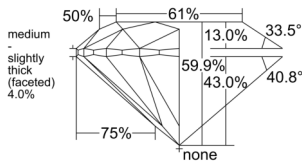

GIA®

FACSIMILE

GIA REPORT

7538686326

Verify this report at GIA.edu

GIA NATURAL DIAMOND DOSSIER®

October 11, 2025
GIA Report Number 7538686326
Shape and Cutting Style ..... Round Brilliant
Measurements ..... 5.26 - 5.29 x 3.16 mm

GRADING RESULTS

Carat Weight ..... 0.54 carat
Color Grade ..... G
Clarity Grade VS2
Cut Grade ..... Excellent

ADDITIONAL GRADING INFORMATION

Polish ..... Excellent
Symmetry ..... Excellent
Fluorescence ..... None
Clarity Characteristics ..... Crystal
Inscription(s): GIA 7538686326

PROPORTIONS

Profile to actual proportions

GRADING SCALES

GIA COLOR SCALE

COLORLESS	D
	E
	F
	G
	H
	I
	J
NEAR COLORLESS	K
	L
	M
	N
	O
	P
	R
	S
	T
	U
	V
	W
	X
	Y
LIGHT	Z

GIA CLARITY SCALE

FLAWLESS	VERY VERY SLIGHTLY INCLUDED	VS₁	VS₂	SI₁	SI₂	I₁	I₂	I₃	
									FLAWLESS
INTERNALLY FLAWLESS	VERY SLIGHTLY INCLUDED								

GIA CUT SCALE

EXCELLENT
VERY GOOD
GOOD
FAIR
POOR