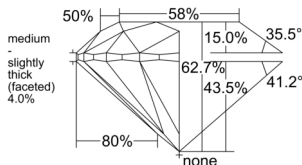

GIA®

FACSIMILE

GIA REPORT 7538688562

Verify this report at GIA.edu

GIA NATURAL DIAMOND DOSSIER®

October 10, 2025
GIA Report Number 7538688562
Shape and Cutting Style ..... Round Brilliant
Measurements ..... 4.61 - 4.64 x 2.90 mm

GRADING RESULTS

Carat Weight ..... 0.38 carat
Color Grade ..... H
Clarity Grade VVS1
Cut Grade ..... Excellent

ADDITIONAL GRADING INFORMATION

Polish ..... Excellent
Symmetry ..... Excellent
Fluorescence ..... Medium Blue
Clarity Characteristics ..... Pinpoint
Inscription(s): GIA 7538688562

PROPORTIONS

Profile to actual proportions

GRADING SCALES

GIA COLOR SCALE

COLORLESS	D
	E
	F
	G
	H
	I
	J
NEAR COLORLESS	K
	L
Faint	M
	N
	O
	P
	Q
Very Light	R
	S
	T
	U
	V
	W
	X
	Y
Light	Z

GIA CLARITY SCALE

FLAWLESS	INTERNAL FLAWLESS	
		FLAWLESS
VERY VERY SLIGHTLY INCLUDED	VVS₁	
	VVS₂	
VERY SLIGHTLY INCLUDED	VS₁	
	VS₂	
SLIGHTLY INCLUDED	SI₁	
	SI₂	
INCLUDED	I₁	
	I₂	
	I₃	

GIA CUT SCALE

EXCELLENT
VERY GOOD
GOOD
FAIR
POOR