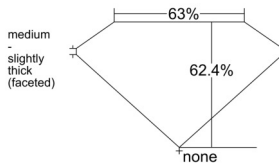

GIA®

FACSIMILE

GIA REPORT 7538692934

Verify this report at GIA.edu

GIA NATURAL DIAMOND DOSSIER®

October 13, 2025
GIA Report Number 7538692934
Shape and Cutting Style ..... Pear Brilliant
Measurements ..... 7.34 x 4.74 x 2.96 mm

GRADING RESULTS

Carat Weight ..... 0.62 carat
Color Grade ..... G
Clarity Grade VVS1

ADDITIONAL GRADING INFORMATION

Polish ..... Excellent
Symmetry ..... Excellent
Fluorescence ..... Faint
Clarity Characteristics ..... Feather
Inscription(s): GIA 7538692934

PROPORTIONS

Profile not to actual proportions

GRADING SCALES

GIA COLOR SCALE		GIA CLARITY SCALE			
COLORLESS	D	VERY VERY SLIGHTLY INCLUDED	FLAWLESS		
	E		INTERNALLY FLAWLESS		
	F	VERY SLIGHTLY INCLUDED	VVS₁		
	G		VVS₂		
	H		VS₁		
	NEAR COLORLESS	I	SLIGHTLY INCLUDED	VS₂	
		J		SI₁	
		FAINT	K	INCLUDED	SI₂
			L		I₁
			M		I₂
VERT LIGHT	N	LIGHT	I₃		
	O				
	P				
	Q				
	R				
	S				
	T