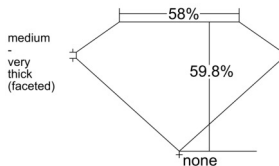

GIA®

FACSIMILE

GIA REPORT 7538740324

Verify this report at GIA.edu

GIA NATURAL DIAMOND DOSSIER®

October 14, 2025
GIA Report Number **7538740324**
Shape and Cutting Style ..... **Heart Brilliant**
Measurements ..... **5.92 x 6.59 x 3.94 mm**

GRADING RESULTS

Carat Weight ..... **0.90 carat**
Color Grade ..... **G**
Clarity Grade **VS2**

ADDITIONAL GRADING INFORMATION

Polish ..... **Excellent**
Symmetry ..... **Very Good**
Fluorescence ..... **None**
Clarity Characteristics..... **Cloud, Crystal**
Inspection(s): GIA 7538740324

PROPORTIONS

Profile not to actual proportions

GRADING SCALES

GIA COLOR SCALE		GIA CLARITY SCALE			
COLORLESS	D	VERY VERY SLIGHTLY INCLUDED	FLAWLESS		
	E		INTERNALLY FLAWLESS		
	F	VERY SLIGHTLY INCLUDED	VVS₁		
	G		VVS₂		
	H		VS₁		
	NEAR COLORLESS	I	SLIGHTLY INCLUDED	VS₂	
		J		SI₁	
		FAINT	K	INCLUDED	SI₂
			L		I₁
			M		I₂
VERT LIGHT	N	LIGHT	I₃		
	O				
	P				
	Q				
	R				
	S				
	T