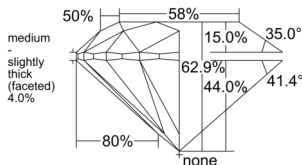

GIA®

FACSIMILE

GIA REPORT 7538761575

Verify this report at GIA.edu

GIA NATURAL DIAMOND DOSSIER®

October 17, 2025
GIA Report Number 7538761575
Shape and Cutting Style ..... Round Brilliant
Measurements ..... 5.89 - 5.93 x 3.72 mm

GRADING RESULTS

Carat Weight ..... 0.80 carat
Color Grade ..... F
Clarity Grade VVS1
Cut Grade ..... Excellent

ADDITIONAL GRADING INFORMATION

Polish ..... Excellent
Symmetry ..... Excellent
Fluorescence ..... Medium Blue
Clarity Characteristics..... Pinpoint, Feather, Surface Graining
Inscription(s): GIA 7538761575

PROPORTIONS

GRADING SCALES

GIA COLOR SCALE	GIA CLARITY SCALE	GIA CUT SCALE	
D	FLAWLESS	EXCELLENT	
E	INTERNALLY FLAWLESS		
F		VVS₁	VERY GOOD
G	VVS₂		
H	VS₁	GOOD	
I	VS₂		
J	SI₁	FAIR	
K	SI₂		
L	I₁	POOR	
M			
N			
O	I₂		
P			
Q			
R	I₃		
S			
T			
U			
V			
W			
X			
Y			
Z