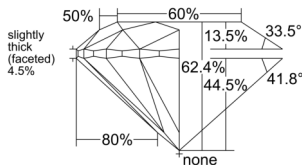

GIA®

FACSIMILE

GIA REPORT 7538809472

Verify this report at GIA.edu

GIA NATURAL DIAMOND DOSSIER®

October 29, 2025
GIA Report Number 7538809472
Shape and Cutting Style ..... Round Brilliant
Measurements ..... 5.90 - 5.94 x 3.69 mm

GRADING RESULTS

Carat Weight ..... 0.80 carat
Color Grade ..... D
Clarity Grade VVS2
Cut Grade ..... Excellent

ADDITIONAL GRADING INFORMATION

Polish ..... Excellent
Symmetry ..... Excellent
Fluorescence ..... Faint
Clarity Characteristics ..... Pinpoint, Needle
Inscription(s): GIA 7538809472

PROPORTIONS

Profile to actual proportions