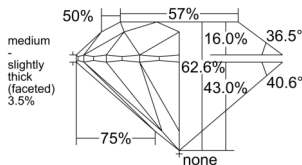

GIA®

FACSIMILE

GIA REPORT

7538838761

Verify this report at GIA.edu

GIA NATURAL DIAMOND DOSSIER®

October 29, 2025
GIA Report Number 7538838761
Shape and Cutting Style ..... Round Brilliant
Measurements ..... 4.43 - 4.46 x 2.78 mm

GRADING RESULTS

Carat Weight ..... 0.34 carat
Color Grade ..... D
Clarity Grade VVS1
Cut Grade ..... Excellent

ADDITIONAL GRADING INFORMATION

Polish ..... Excellent
Symmetry ..... Excellent
Fluorescence ..... None
Clarity Characteristics ..... Pinpoint, Cloud
Inscription(s): GIA 7538838761

PROPORTIONS

Profile to actual proportions

GRADING SCALES

GIA COLOR SCALE

COLORESS	D
	E
	F
	G
	H
	I
	J
NEAR COLORESS	K
	L
FAIN	M
	N
	O
	P
VERY LIGHT	Q
	R
	S
	T
	U
	V
	W
	X
	Y
LIGHT	Z

GIA CLARITY SCALE

FLAWLESS	VERY VERY SLIGHTLY INCLUDED	VVS₁	
			VVS₂
INTERNALLY FLAWLESS	VERY SLIGHTLY INCLUDED	VS₁	
		VS₂	
SLIGHTLY INCLUDED	SLIGHTLY INCLUDED	SI₁	
		SI₂	
INCLUDED	INCLUDED	I₁	
		I₂	
		I₃	

GIA CUT SCALE

EXCELLENT	VERY GOOD	GOOD	FAIR	POOR