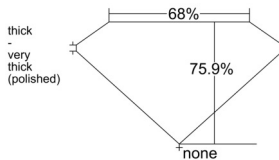

GIA®

FACSIMILE

GIA REPORT 7538839049

Verify this report at GIA.edu

GIA NATURAL DIAMOND DOSSIER®

October 31, 2025
GIA Report Number 7538839049
Shape and Cutting Style ..... Square Modified Brilliant
Measurements ..... 3.97 x 3.90 x 2.96 mm

GRADING RESULTS

Carat Weight ..... 0.42 carat
Color Grade ..... H
Clarity Grade VVS1

ADDITIONAL GRADING INFORMATION

Polish ..... Excellent
Symmetry ..... Very Good
Fluorescence ..... Medium Blue
Clarity Characteristics ..... Cavity
Inscription(s): GIA 7538839049

PROPORTIONS

Profile not to actual proportions

GRADING SCALES

GIA COLOR SCALE		GIA CLARITY SCALE			
COLORLESS	D	VERY VERY SLIGHTLY INCLUDED	FLAWLESS		
	E		INTERNALLY FLAWLESS		
	F		VVS₁		
	NEAR COLORLESS	G	VERY SLIGHTLY INCLUDED	VVS₂	
		H		VS₁	
		FAINT	I	SLIGHTLY INCLUDED	VS₂
			J		SI₁
			K		SI₂
	LIGHT	L	INCLUDED	I₁	
		M		I₂	
N		I₃			
O					
P					
Q					
R					
S					
T					
U					
V					
W					
X					
Y					
Z