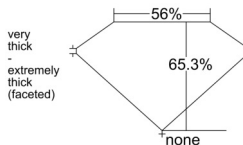

GIA®

FACSIMILE

GIA REPORT 7538858061

Verify this report at GIA.edu

GIA NATURAL DIAMOND DOSSIER®

November 07, 2025
GIA Report Number 7538858061
Shape and Cutting Style ..... Oval Brilliant
Measurements ..... 5.51 x 4.05 x 2.64 mm

GRADING RESULTS

Carat Weight ..... 0.40 carat
Color Grade ..... E
Clarity Grade SI1

ADDITIONAL GRADING INFORMATION

Polish ..... Very Good
Symmetry ..... Good
Fluorescence ..... None
Clarity Characteristics..... Cloud, Feather, Indented Natural
Inscription(s): GIA 7538858061

PROPORTIONS

Profile not to actual proportions

GRADING SCALES

GIA COLOR SCALE		GIA CLARITY SCALE			
COLORLESS	D	VERY VERY SLIGHTLY INCLUDED	FLAWLESS		
	E		INTERNALLY FLAWLESS		
	F	VERY SLIGHTLY INCLUDED	VVS₁		
	G		VVS₂		
	H		VS₁		
	NEAR COLORLESS	I	SLIGHTLY INCLUDED	VS₂	
		J		SI₁	
		FAINT	K	INCLUDED	SI₂
			L		I₁
			M		I₂
VERT LIGHT	N	LIGHT	I₃		
	O				
	P				
	Q				
	R