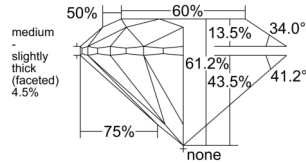

GIA®

FACSIMILE

GIA REPORT 7538873756

Verify this report at GIA.edu

GIA NATURAL DIAMOND DOSSIER®

November 04, 2025
GIA Report Number 7538873756
Shape and Cutting Style ..... Round Brilliant
Measurements ..... 4.27 - 4.31 x 2.62 mm

GRADING RESULTS

Carat Weight ..... 0.30 carat
Color Grade ..... F
Clarity Grade VVS1
Cut Grade ..... Excellent

ADDITIONAL GRADING INFORMATION

Polish ..... Excellent
Symmetry ..... Excellent
Fluorescence ..... None
Clarity Characteristics ..... Pinpoint, Feather
Inscription(s): GIA 7538873756

PROPORTIONS

Profile to actual proportions

GRADING SCALES

GIA COLOR SCALE	GIA CLARITY SCALE	GIA CUT SCALE	
D	FLAWLESS	EXCELLENT	
E	INTERNALLY FLAWLESS		
F		VVS₁	VERY GOOD
G	VVS₂		
H	VS₁	GOOD	
I	VS₂		
J	SI₁	FAIR	
K	SI₂		
L	I₁	POOR	
M	I₂		
N	I₃		
O			
P			
Q			
R			
S			
T			
U			
V			
W			
X			
Y			
Z