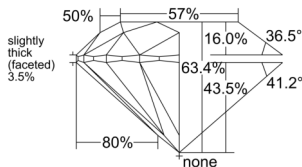

GIA®

FACSIMILE

GIA REPORT

7538876541

Verify this report at GIA.edu

GIA NATURAL DIAMOND DOSSIER®

November 06, 2025
GIA Report Number 7538876541
Shape and Cutting Style ..... Round Brilliant
Measurements ..... 5.26 - 5.29 x 3.34 mm

GRADING RESULTS

Carat Weight ..... 0.58 carat
Color Grade ..... H
Clarity Grade VS1
Cut Grade ..... Excellent

ADDITIONAL GRADING INFORMATION

Polish ..... Excellent
Symmetry ..... Excellent
Fluorescence ..... None
Clarity Characteristics..... Cloud, Knot, Needle, Pinpoint
Inscription(s): GIA 7538876541

PROPORTIONS

Profile to actual proportions

GRADING SCALES

GIA COLOR SCALE

COLORLESS	D
	E
	F
	G
	H
	I
	J
NEAR COLORLESS	K
	L
	M
Faint	N
	O
	P
	Q
	R
	S
	T
	U
	V
	W
	X
	Y
Light	Z

GIA CLARITY SCALE

FLAWLESS	VERY VERY SLIGHTLY INCLUDED	VS₁	VS₂	SLIGHTLY INCLUDED	SI₁	SI₂	I₁	I₂	I₃					
										VERY SLIGHTLY INCLUDED	VERY SLIGHTLY INCLUDED	SLIGHTLY INCLUDED	SLIGHTLY INCLUDED	INCLUDED

GIA CUT SCALE

EXCELLENT
VERY GOOD
GOOD
FAIR
POOR