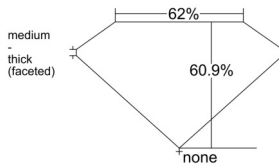

GIA®

FACSIMILE

GIA REPORT 7538878309

Verify this report at GIA.edu

GIA NATURAL DIAMOND DOSSIER®

November 03, 2025
GIA Report Number **7538878309**
Shape and Cutting Style ..... **Pear Brilliant**
Measurements ..... **6.38 x 3.72 x 2.27 mm**

GRADING RESULTS

Carat Weight ..... **0.32 carat**
Color Grade ..... **E**
Clarity Grade **VVS1**

ADDITIONAL GRADING INFORMATION

Polish ..... **Excellent**
Symmetry ..... **Very Good**
Fluorescence ..... **None**
Clarity Characteristics ..... **Pinpoint**
Inscription(s): **GIA 7538878309**

PROPORTIONS

Profile not to actual proportions

GRADING SCALES

GIA COLOR SCALE		GIA CLARITY SCALE			
COLORLESS	D	VERY VERY SLIGHTLY INCLUDED	FLAWLESS		
	E		INTERNALLY FLAWLESS		
	F	VERY SLIGHTLY INCLUDED	VVS₁		
	G		VVS₂		
	H		VS₁		
	NEAR COLORLESS	I	SLIGHTLY INCLUDED	VS₂	
		J		SI₁	
		FAINT	K	INCLUDED	SI₂
			L		I₁
			M		I₂
VERT LIGHT	N	NOT GRADED	I₃		
	O				
	P				
	Q				
	R				
LIGHT	S				
	T				
	U				
	V				
	W				
X					
Y					
Z