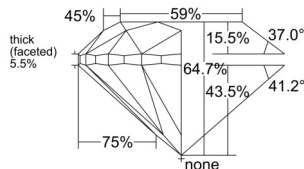

GIA®

FACSIMILE

GIA REPORT

7538899666

Verify this report at GIA.edu

GIA NATURAL DIAMOND DOSSIER®

November 04, 2025
GIA Report Number 7538899666
Shape and Cutting Style ..... Round Brilliant
Measurements ..... 4.94 - 4.98 x 3.21 mm

GRADING RESULTS

Carat Weight ..... 0.51 carat
Color Grade ..... F
Clarity Grade VS1
Cut Grade ..... Very Good

ADDITIONAL GRADING INFORMATION

Polish ..... Excellent
Symmetry ..... Very Good
Fluorescence ..... Medium Blue
Clarity Characteristics..... Crystal, Cloud, Pinpoint
Inscription(s): GIA 7538899666

PROPORTIONS

Profile to actual proportions

GRADING SCALES

GIA COLOR SCALE	GIA CLARITY SCALE	GIA CUT SCALE
D	FLAWLESS	EXCELLENT
E	INTERNALLY FLAWLESS	
F	VVS₁	VERY GOOD
G		
H	VS₁	GOOD
I		
J	SI₁	FAIR
K		
L	I₁	POOR
M		
N	I₂	
O	I₃	
P		
Q		
R		
S		
T		
U		
V		
W		
X		
Y		
Z