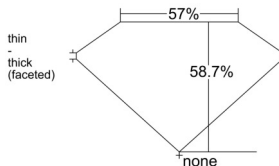

GIA®

FACSIMILE

GIA REPORT 7538902054

Verify this report at GIA.edu

GIA NATURAL DIAMOND DOSSIER®

November 06, 2025
GIA Report Number 7538902054
Shape and Cutting Style ..... Heart Brilliant
Measurements ..... 5.01 x 5.88 x 3.45 mm

GRADING RESULTS

Carat Weight ..... 0.60 carat
Color Grade ..... G
Clarity Grade VVS2

ADDITIONAL GRADING INFORMATION

Polish ..... Excellent
Symmetry ..... Excellent
Fluorescence ..... None
Clarity Characteristics ..... Cloud, Indented Natural
Inspection(s): GIA 7538902054

PROPORTIONS

Profile not to actual proportions

GRADING SCALES

GIA COLOR SCALE		GIA CLARITY SCALE			
COLORLESS	D	VERY VERY SLIGHTLY INCLUDED	FLAWLESS		
	E		INTERNALLY FLAWLESS		
	F	VERY SLIGHTLY INCLUDED	VVS₁		
	G		VVS₂		
	H		VS₁		
	NEAR COLORLESS	I	SLIGHTLY INCLUDED	VS₂	
		J		SI₁	
		FAINT	K	INCLUDED	SI₂
			L		I₁
			M		I₂
VERT LIGHT	N	LIGHT	I₃		
	O				
	P				
	Q				
	R