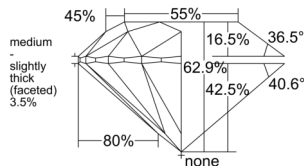

GIA®

FACSIMILE

GIA REPORT

7538917441

Verify this report at GIA.edu

GIA NATURAL DIAMOND DOSSIER®

November 06, 2025
GIA Report Number 7538917441
Shape and Cutting Style ..... Round Brilliant
Measurements ..... 5.32 - 5.36 x 3.36 mm

GRADING RESULTS

Carat Weight ..... 0.60 carat
Color Grade ..... H
Clarity Grade S11
Cut Grade ..... Excellent

ADDITIONAL GRADING INFORMATION

Polish ..... Excellent
Symmetry ..... Excellent
Fluorescence ..... None
Clarity Characteristics ..... Crystal
Inscription(s): GIA 7538917441

PROPORTIONS

Profile to actual proportions