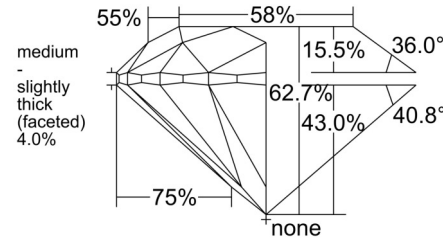

### GRADING RESULTS

Carat Weight ..... 1.50 carat

Color Grade ..... I

Clarity Grade ..... SI1

Cut Grade ..... Excellent

### PROPORTIONS

Profile to actual proportions