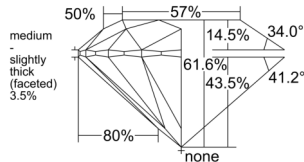

GIA®

FACSIMILE

GIA REPORT

7538944242

Verify this report at GIA.edu

GIA NATURAL DIAMOND DOSSIER®

November 12, 2025
GIA Report Number 7538944242
Shape and Cutting Style ..... Round Brilliant
Measurements ..... 4.31 - 4.33 x 2.66 mm

GRADING RESULTS

Carat Weight ..... 0.30 carat
Color Grade ..... G
Clarity Grade VS1
Cut Grade ..... Excellent

ADDITIONAL GRADING INFORMATION

Polish ..... Excellent
Symmetry ..... Excellent
Fluorescence ..... None
Clarity Characteristics ..... Cloud, Feather
Inscription(s): GIA 7538944242

PROPORTIONS

Profile to actual proportions

GRADING SCALES

GIA COLOR SCALE

COLOREDNESS	D
	E
	F
	G
	H
	I
NEAR COLORLESS	J
	K
	L
Faint	M
	N
	O
	P
Very Light	Q
	R
	S
	T
	U
	V
Light	W
	X
	Y
	Z

GIA CLARITY SCALE

FLAWLESS	INTERNAL FLAWLESS	
		FLAWLESS
VERY VERY SLIGHTLY INCLUDED	VVS₁	
	VVS₂	
VERY SLIGHTLY INCLUDED	VS₁	
	VS₂	
SLIGHTLY INCLUDED	SI₁	
	SI₂	
INCLUDED	I₁	
	I₂	
	I₃	

GIA CUT SCALE

EXCELLENT
VERY GOOD
GOOD
FAIR
POOR