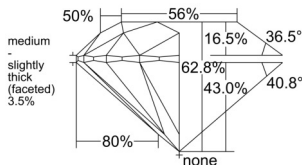

GIA®

FACSIMILE

GIA NATURAL DIAMOND DOSSIER®

November 12, 2025
GIA Report Number 7538945490
Shape and Cutting Style ..... Round Brilliant
Measurements ..... 4.28 - 4.31 x 2.70 mm

GRADING RESULTS

Carat Weight ..... 0.30 carat
Color Grade ..... F
Clarity Grade VS2
Cut Grade ..... Excellent

ADDITIONAL GRADING INFORMATION

Polish ..... Excellent
Symmetry ..... Excellent
Fluorescence ..... None
Clarity Characteristics ..... Crystal
Inscription(s): GIA 7538945490

GIA REPORT 7538945490

Verify this report at GIA.edu

PROPORTIONS

Profile to actual proportions