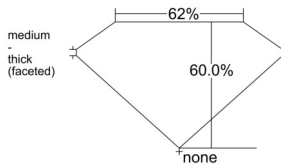

GIA®

FACSIMILE

GIA REPORT 7538953224

Verify this report at GIA.edu

GIA NATURAL DIAMOND DOSSIER®

November 11, 2025
GIA Report Number 7538953224
Shape and Cutting Style ..... Oval Brilliant
Measurements ..... 7.31 x 4.93 x 2.96 mm

GRADING RESULTS

Carat Weight ..... 0.70 carat
Color Grade ..... F
Clarity Grade VS2

ADDITIONAL GRADING INFORMATION

Polish ..... Excellent
Symmetry ..... Very Good
Fluorescence ..... None
Clarity Characteristics ..... Feather, Cloud, Crystal
Inspection(s): GIA 7538953224

PROPORTIONS

Profile not to actual proportions

GRADING SCALES

GIA COLOR SCALE		GIA CLARITY SCALE			
COLORLESS	D	VERY VERY SLIGHTLY INCLUDED	FLAWLESS		
	E		INTERNALLY FLAWLESS		
	F	VERY SLIGHTLY INCLUDED	VVS₁		
	G		VVS₂		
	H		VS₁		
	NEAR COLORLESS	I	SLIGHTLY INCLUDED	VS₂	
		J		SI₁	
		FAINT	K	INCLUDED	SI₂
			L		I₁
			M		I₂
VERT LIGHT	N	LIGHT	I₃		
	O				
	P				
	Q				
	R