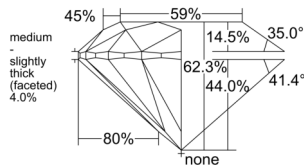

GIA®

FACSIMILE

GIA REPORT 7538957161

Verify this report at GIA.edu

GIA NATURAL DIAMOND DOSSIER®

November 10, 2025
GIA Report Number 7538957161
Shape and Cutting Style ..... Round Brilliant
Measurements ..... 6.22 - 6.26 x 3.89 mm

GRADING RESULTS

Carat Weight ..... 0.93 carat
Color Grade I
Clarity Grade VS2
Cut Grade ..... Excellent

ADDITIONAL GRADING INFORMATION

Polish ..... Excellent
Symmetry ..... Excellent
Fluorescence ..... Faint
Clarity Characteristics ..... Crystal
Inscription(s): GIA 7538957161

PROPORTIONS

Profile to actual proportions

GRADING SCALES

GIA COLOR SCALE	GIA CLARITY SCALE	GIA CUT SCALE	
D	FLAWLESS	EXCELLENT	
E	INTERNALLY FLAWLESS		
F		VVS₁	VERY GOOD
G	VVS₂		
H	VS₁	GOOD	
I	VS₂		
J	SI₁	FAIR	
K	SI₂		
L	I₁	POOR	
M	I₂		
N	I₃		
O			
P			
Q			
R			
S			
T			
U			
V			
W			
X			
Y			
Z