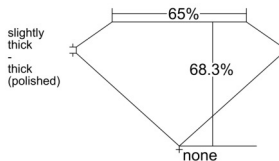

GIA®

FACSIMILE

GIA REPORT 7538968002

Verify this report at GIA.edu

GIA NATURAL DIAMOND DOSSIER®

November 11, 2025
GIA Report Number 7538968002
Shape and Cutting Style ..... **Cut-Cornered Rectangular Modified Brilliant**
Measurements ..... 5.19 x 4.12 x 2.81 mm

GRADING RESULTS

Carat Weight ..... 0.55 carat
Color Grade ..... G
Clarity Grade VS1

ADDITIONAL GRADING INFORMATION

Polish ..... Excellent
Symmetry ..... Excellent
Fluorescence ..... None
Clarity Characteristics ..... Crystal, Cloud, Needle
Inscription(s): GIA 7538968002

PROPORTIONS

Profile not to actual proportions

GRADING SCALES

GIA COLOR SCALE		GIA CLARITY SCALE			
COLORLESS	D	VERY VERY SLIGHTLY INCLUDED	FLAWLESS		
	E		INTERNALLY FLAWLESS		
	F		VVS₁		
	NEAR COLORLESS	G	VERY SLIGHTLY INCLUDED	VVS₂	
		H		VS₁	
		FAINT	I	SLIGHTLY INCLUDED	VS₂
			J		SI₁
			K	INCLUDED	SI₂
	LIGHT	L	INCLUDED	I₁	
		M		I₂	
N		I₃			
O					
P					
Q					
R					
S					
T					
U					
V					
W					
X					
Y					
Z