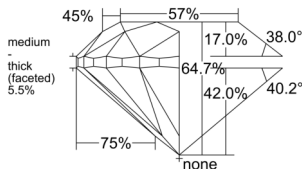

GIA®

FACSIMILE

GIA REPORT 7538971551

Verify this report at GIA.edu

GIA NATURAL DIAMOND DOSSIER®

November 11, 2025
GIA Report Number 7538971551
Shape and Cutting Style ..... Round Brilliant
Measurements ..... 5.47 - 5.54 x 3.56 mm

GRADING RESULTS

Carat Weight ..... 0.70 carat
Color Grade ..... G
Clarity Grade VS1
Cut Grade ..... Very Good

ADDITIONAL GRADING INFORMATION

Polish ..... Excellent
Symmetry ..... Very Good
Fluorescence ..... None
Clarity Characteristics..... Indented Natural, Cloud, Pinpoint
Inscription(s): GIA 7538971551

PROPORTIONS

Profile to actual proportions

GRADING SCALES

GIA COLOR SCALE

COLORLESS	D
	E
	F
	G
	H
	I
	J
NEAR COLORLESS	K
	L
Faint	M
	N
	O
	P
Very Light	Q
	R
	S
	T
	U
	V
Light	W
	X
	Y
	Z

GIA CLARITY SCALE

FLAWLESS	VERY VERY SLIGHTLY INCLUDED	VS₁	VS₂	VS₁	VS₂	SI₁	SI₂	I₁	I₂	I₃		
											FLAWLESS	INTERNALLY FLAWLESS

GIA CUT SCALE

EXCELLENT
VERY GOOD
GOOD
FAIR
POOR