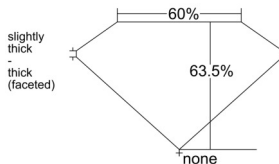

GIA®

FACSIMILE

GIA REPORT 7538980656

Verify this report at GIA.edu

GIA NATURAL DIAMOND DOSSIER®

November 12, 2025
GIA Report Number 7538980656
Shape and Cutting Style ..... Pear Brilliant
Measurements ..... 6.99 x 4.46 x 2.83 mm

GRADING RESULTS

Carat Weight ..... 0.52 carat
Color Grade ..... E
Clarity Grade VVS1

ADDITIONAL GRADING INFORMATION

Polish ..... Very Good
Symmetry ..... Excellent
Fluorescence ..... None
Clarity Characteristics ..... Cloud, Surface Graining
Inspection(s): GIA 7538980656

PROPORTIONS

Profile not to actual proportions

GRADING SCALES

GIA COLOR SCALE		GIA CLARITY SCALE	
COLORLESS	D	VERY VERY SLIGHTLY INCLUDED	FLAWLESS
	E		INTERNALLY FLAWLESS
	F		VVS₁
	G		VVS₂
	H		VS₁
	I		VS₂
	J		SI₁
	K		SI₂
	L		I₁
	M		I₂
NEAR COLORLESS	N	SLIGHTLY INCLUDED	I₃
	O		
	P		
	Q		
	R		
FAINT	S	INCLUDED	
	T		
	U		
	V		
	W		
VERT LIGHT	X		
	Y		
	Z