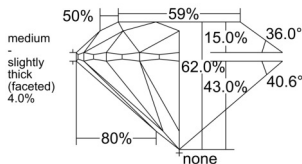

GIA®

FACSIMILE

GIA REPORT

7538989942

Verify this report at GIA.edu

GIA NATURAL DIAMOND DOSSIER®

November 13, 2025
GIA Report Number 7538989942
Shape and Cutting Style ..... Round Brilliant
Measurements ..... 6.11 - 6.15 x 3.80 mm

GRADING RESULTS

Carat Weight ..... 0.90 carat
Color Grade I
Clarity Grade VS1
Cut Grade ..... Excellent

ADDITIONAL GRADING INFORMATION

Polish ..... Excellent
Symmetry ..... Very Good
Fluorescence ..... None
Clarity Characteristics ..... Cloud, Feather, Pinpoint
Inscription(s): GIA 7538989942

PROPORTIONS

Profile to actual proportions

GRADING SCALES

GIA COLOR SCALE

COLORLESS	D
	E
	F
	G
	H
	I
	J
NEAR COLORLESS	K
	L
FAIN	M
	N
	O
	P
VERY LIGHT	Q
	R
	S
	T
	U
	V
	W
	X
	Y
LIGHT	Z

GIA CLARITY SCALE

FLAWLESS	INTERNAL FLAWLESS	
		FLAWLESS
VERY VERY SLIGHTLY INCLUDED	VVS₁	
	VVS₂	
VERY SLIGHTLY INCLUDED	VS₁	
	VS₂	
SLIGHTLY INCLUDED	SI₁	
	SI₂	
INCLUDED	I₁	
	I₂	
	I₃	

GIA CUT SCALE

EXCELLENT
VERY GOOD
GOOD
FAIR
POOR