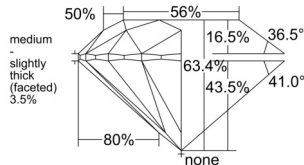

GIA®

FACSIMILE

GIA REPORT

7541003420

Verify this report at GIA.edu

GIA NATURAL DIAMOND DOSSIER®

November 13, 2025
GIA Report Number 7541003420
Shape and Cutting Style ..... Round Brilliant
Measurements ..... 6.23 - 6.27 x 3.96 mm

GRADING RESULTS

Carat Weight ..... 0.96 carat
Color Grade ..... G
Clarity Grade S11
Cut Grade ..... Excellent

ADDITIONAL GRADING INFORMATION

Polish ..... Excellent
Symmetry ..... Excellent
Fluorescence ..... None
Clarity Characteristics ..... Crystal
Inscription(s): GIA 7541003420

PROPORTIONS

Profile to actual proportions