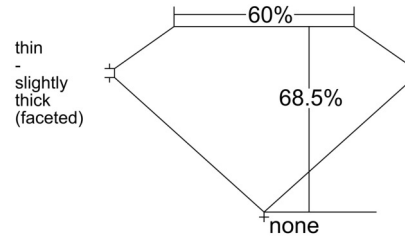

PROPORTIONS

Profile not to actual proportions