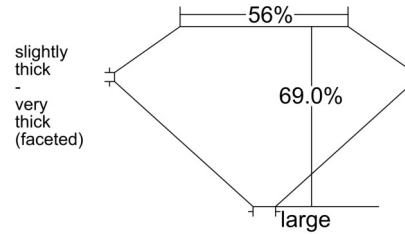

GIA NATURAL DIAMOND GRADING REPORT

November 19, 2025
 GIA Report Number 7541028202
 Shape and Cutting Style Old Mine Brilliant
 Measurements 6.77 x 5.18 x 3.57 mm

GRADING RESULTS

Carat Weight 1.02 carat
 Color Grade J
 Clarity Grade VVS2

ADDITIONAL GRADING INFORMATION

Polish Excellent
 Symmetry Excellent
 Fluorescence None
 Inscription(s): GIA 7541028202

PROPORTIONS

Profile not to actual proportions

CLARITY CHARACTERISTICS

KEY TO SYMBOLS*

- Feather
- Pinpoint

* Red symbols denote internal characteristics (inclusions). Green or black symbols denote external characteristics (blemishes). Diagram is an approximate representation of the diamond, and symbols shown indicate type, position, and approximate size of clarity characteristics. All clarity characteristics may not be shown. Details of finish are not shown.