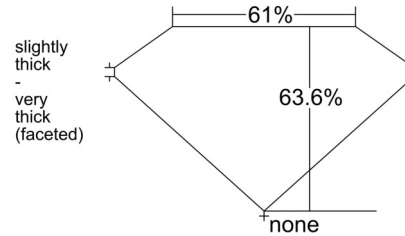

GIA NATURAL DIAMOND GRADING REPORT

November 18, 2025
 GIA Report Number 7541032857
 Shape and Cutting Style Oval Brilliant
 Measurements 9.19 x 6.70 x 4.26 mm

GRADING RESULTS

Carat Weight 1.70 carat
 Color Grade E
 Clarity Grade VS2

ADDITIONAL GRADING INFORMATION

Polish Excellent
 Symmetry Excellent
 Fluorescence None
 Inscription(s): GIA 7541032857

Comments: Additional clouds are not shown. Pinpoints are not shown.

PROPORTIONS

Profile not to actual proportions

CLARITY CHARACTERISTICS

KEY TO SYMBOLS*

- Cloud
- Crystal
- Feather
- Cavity
- Needle

* Red symbols denote internal characteristics (inclusions). Green or black symbols denote external characteristics (blemishes). Diagram is an approximate representation of the diamond, and symbols shown indicate type, position, and approximate size of clarity characteristics. All clarity characteristics may not be shown. Details of finish are not shown.