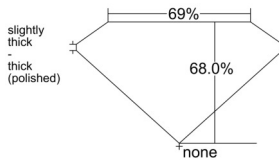

GIA®

FACSIMILE

GIA REPORT 7541035515

Verify this report at GIA.edu

GIA NATURAL DIAMOND DOSSIER®

November 18, 2025
GIA Report Number 7541035515
Shape and Cutting Style ..... **Cut-Cornered Rectangular Modified Brilliant**
Measurements ..... 6.31 x 4.47 x 3.04 mm

GRADING RESULTS

Carat Weight ..... 0.70 carat
Color Grade ..... F
Clarity Grade S11

ADDITIONAL GRADING INFORMATION

Polish ..... Excellent
Symmetry ..... Very Good
Fluorescence ..... None
Clarity Characteristics ..... Crystal, Cloud
Inscription(s): GIA 7541035515

PROPORTIONS

Profile not to actual proportions

GRADING SCALES

GIA COLOR SCALE		GIA CLARITY SCALE			
COLORLESS	D	VERY VERY SLIGHTLY INCLUDED	FLAWLESS		
	E		INTERNALLY FLAWLESS		
	F	VERY SLIGHTLY INCLUDED	VVS₁		
	G		VVS₂		
	H		VS₁		
	NEAR COLORLESS	I	SLIGHTLY INCLUDED	VS₂	
		J		S1₁	
		FAINT	K	INCLUDED	S1₂
			L		I₁
			M		I₂
VERT LIGHT	N	LIGHT	I₃		
	O				
	P				
	Q				
	R				
	S				
	T				
LIGHT	U				
	V				
	W				
	X				
Y					
Z