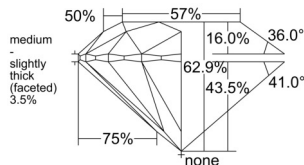

GIA®

FACSIMILE

GIA REPORT

7541035613

Verify this report at GIA.edu

GIA NATURAL DIAMOND DOSSIER®

November 18, 2025
GIA Report Number 7541035613
Shape and Cutting Style ..... Round Brilliant
Measurements ..... 5.64 - 5.69 x 3.56 mm

GRADING RESULTS

Carat Weight ..... 0.71 carat
Color Grade ..... F
Clarity Grade S11
Cut Grade ..... Excellent

ADDITIONAL GRADING INFORMATION

Polish ..... Excellent
Symmetry ..... Excellent
Fluorescence ..... None
Clarity Characteristics ..... Crystal, Feather
Inscription(s): GIA 7541035613

PROPORTIONS

GRADING SCALES

GIA COLOR SCALE	GIA CLARITY SCALE	GIA CUT SCALE	
D	FLAWLESS	EXCELLENT	
E	INTERNALLY FLAWLESS		
F		VVS₁	VERY GOOD
G	VVS₂		
H	VS₁	GOOD	
I	VS₂		
J	S1₁	FAIR	
K	S1₂		
L	I₁	POOR	
M	I₂		
N	I₃		
O			
P			
Q			
R			
S			
T			
U			
V			
W			
X			
Y			
Z